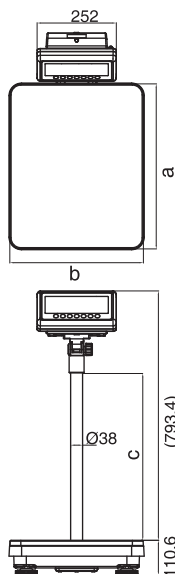

### General Specifications

- Capacities 30kg~600kg
- Display 52mm digit LCD display, with white LED backlight
- Keyboard 7 keys (Mechanical switch)
- Housing ABS plastic indicator
- Max. Divisions 3,000e; 15,000d
- Load cell excitation voltage 5V/150mA
- ADC Sigma delta
- ADC update  $\leq 1/10$  second
- Operating Temp.  $-10^{\circ}\text{C} \sim +40^{\circ}\text{C}$
- Power AC adapter (12V/500mA), rechargeable battery (6V/4Ah)

## BW Platform Scales

Model Name	Capacity	Readability	Division	Approx. weight	Approval
SBW-30K	30kg	2g	15,000d	16.4kg	CE
SBW-60K	60kg	5g	15,000d	16.4kg	CE
SBW-150K	150kg	10g	15,000d	16.4kg	CE
MBW-60K	60kg	5g	15,000d	18.3kg	CE
MBW-150K	150kg	10g	15,000d	18.3kg	CE
MBW-300K	300kg	20g	15,000d	18.3kg	CE
LBW-300K	300kg	20g	15,000d	65.4kg	CE
LBW-600K	600kg	50g	15,000d	65.4kg	CE
SBW-30K-M	30kg	10g	3,000e	16.4kg	CE, OIML
SBW-60K-M	60kg	20g	3,000e	16.4kg	CE, OIML
SBW-150K-M	150kg	50g	3,000e	16.4kg	CE, OIML
MBW-60K-M	60kg	20g	3,000e	18.3kg	CE, OIML
MBW-150K-M	150kg	50g	3,000e	18.3kg	CE, OIML
MBW-300K-M	300kg	100g	3,000e	18.3kg	CE, OIML
LBW-300K-M	300kg	100g	3,000e	65.4kg	CE, OIML
LBW-600K-M	600kg	200g	3,000e	65.4kg	CE, OIML

### Dimensions(mm)

	SBW	MBW	LBW
a	450	520	800
b	350	420	600
c	600	600	660

### Print formats

NO.: 1  
GS: 4.240KG

DATE: 2012/03/07  
TIME: 19:06:37  
NO.: 1  
GS: 4.235KG

DATE: 2012/03/07  
TIME: 19:08:26  
NO.: 2  
NT: 4.235KG  
TW: 1.810KG  
GW: 6.045KG

DATE: 2012/03/07  
TIME: 19:10:54  
TOTAL  
\*\*\*\*\*  
NO: 3  
Total: 12.705KG