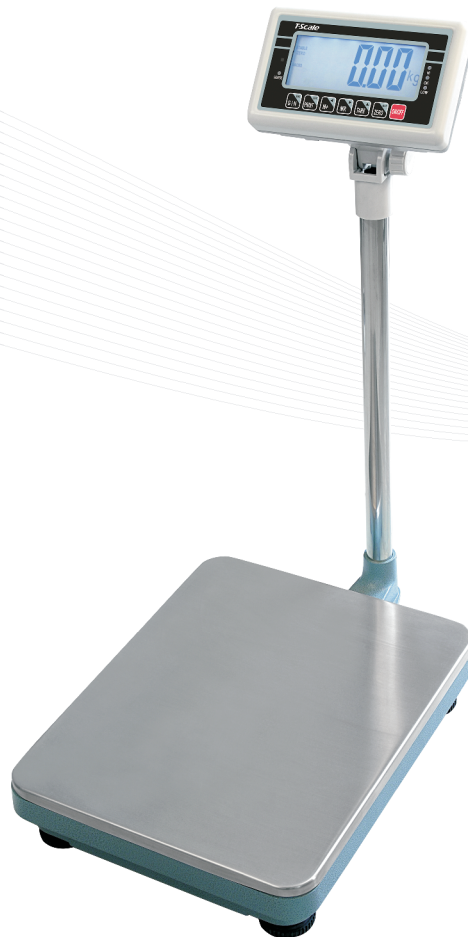

## BW Platform Scales

### General Specifications

- Capacities 30kg~600kg
- Display 52mm digit LCD display, with white LED backlight
- Keyboard 7 keys (Mechanical switch)
- Housing ABS plastic indicator
- Max. Divisions 3,000e; 15,000d
- Load cell excitation voltage 5V/150mA
- ADC Sigma delta
- ADC update  $\leq 1/10$  second
- Operating Temp.  $-10^{\circ}\text{C} \sim +40^{\circ}\text{C}$
- Power AC adapter (12V/500mA), rechargeable battery (6V/4Ah)

- Applications: 1. Check weighing 2. Accumulation 3. Animal weighing 4. Peak hold
- Mild steel and die cast aluminum platforms available
- Battery provides up to 70 hours of continuous use (without backlight)
- Optional RS-232 interface
- Optional analogue output (0-10V/4-20mA)
- Optional setpoint output (HI/OK/LOW/BEEP)
- Optional bluetooth
- Optional initial-verification

## BW Platform Scales

Model Name	Capacity	Readability	Division	Approx. weight	Approval
SBW-30K	30kg	2g	15,000d	16.4kg	CE
SBW-60K	60kg	5g	15,000d	16.4kg	CE
SBW-150K	150kg	10g	15,000d	16.4kg	CE
MBW-60K	60kg	5g	15,000d	18.3kg	CE
MBW-150K	150kg	10g	15,000d	18.3kg	CE
MBW-300K	300kg	20g	15,000d	18.3kg	CE
LBW-300K	300kg	20g	15,000d	65.4kg	CE
LBW-600K	600kg	50g	15,000d	65.4kg	CE
SBW-30K-M	30kg	10g	3,000e	16.4kg	CE, OIML
SBW-60K-M	60kg	20g	3,000e	16.4kg	CE, OIML
SBW-150K-M	150kg	50g	3,000e	16.4kg	CE, OIML
MBW-60K-M	60kg	20g	3,000e	18.3kg	CE, OIML
MBW-150K-M	150kg	50g	3,000e	18.3kg	CE, OIML
MBW-300K-M	300kg	100g	3,000e	18.3kg	CE, OIML
LBW-300K-M	300kg	100g	3,000e	65.4kg	CE, OIML
LBW-600K-M	600kg	200g	3,000e	65.4kg	CE, OIML