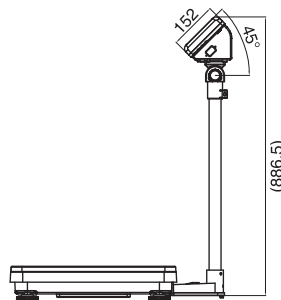

### General Specifications

- Capacities 30kg~600kg
- Display 52mm digit LCD display, with white LED backlight
- Keyboard 7 keys (Mechanical switch)
- Housing ABS plastic indicator
- Max. Divisions 3,000e; 15,000d
- Load cell excitation voltage 5V/150mA
- ADC Sigma delta
- ADC update  $\leq 1/10$  second
- Operating Temp.  $-10^{\circ}\text{C} \sim +40^{\circ}\text{C}$
- Power AC adapter (12V/500mA), rechargeable battery (6V/4Ah)

## BW Platform Scales

Model Name	Capacity	Readability	Division	Approx. weight	Approval
SBW-30K	30kg	2g	15,000d	16.4kg	CE
SBW-60K	60kg	5g	15,000d	16.4kg	CE
SBW-150K	150kg	10g	15,000d	16.4kg	CE
MBW-60K	60kg	5g	15,000d	18.3kg	CE
MBW-150K	150kg	10g	15,000d	18.3kg	CE
MBW-300K	300kg	20g	15,000d	18.3kg	CE
LBW-300K	300kg	20g	15,000d	65.4kg	CE
LBW-600K	600kg	50g	15,000d	65.4kg	CE
SBW-30K-M	30kg	10g	3,000e	16.4kg	CE, OIML
SBW-60K-M	60kg	20g	3,000e	16.4kg	CE, OIML
SBW-150K-M	150kg	50g	3,000e	16.4kg	CE, OIML
MBW-60K-M	60kg	20g	3,000e	18.3kg	CE, OIML
MBW-150K-M	150kg	50g	3,000e	18.3kg	CE, OIML
MBW-300K-M	300kg	100g	3,000e	18.3kg	CE, OIML
LBW-300K-M	300kg	100g	3,000e	65.4kg	CE, OIML
LBW-600K-M	600kg	200g	3,000e	65.4kg	CE, OIML

### Dimensions(mm)

	SBW	MBW	LBW
a	450	520	800
b	350	420	600
c	600	600	660